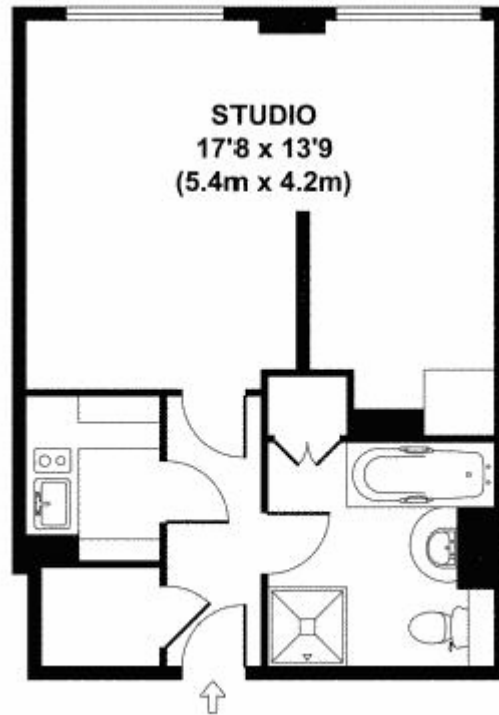

FLOOR PLANS

Executive Studio Apartment

APPROX. GROSS INTERNAL FLOOR AREA 422 SQ FT/ 39SQM